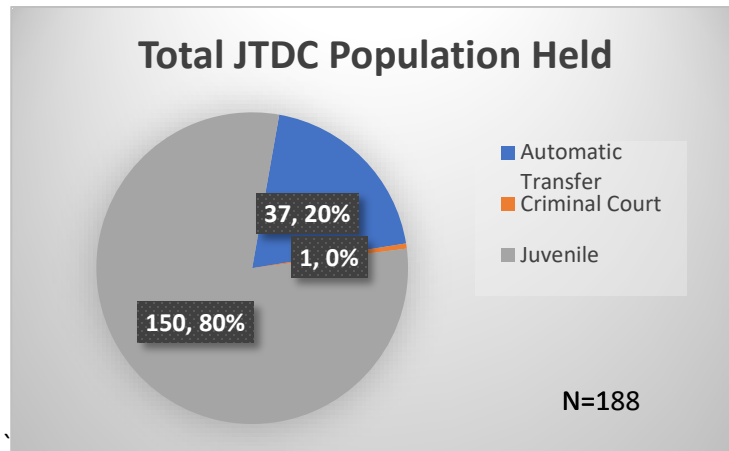

Daily Data Dashboard – June 5, 2023

Demographics for JTDC Population

Monday Morning Midnight Count

Total # of probation Involved youth¹: 1,220

¹ Probation Active: Any youth who is pending sentencing with an active social history, has been formally placed on probation or supervision with Cook County Juvenile Probation on the date of the report.