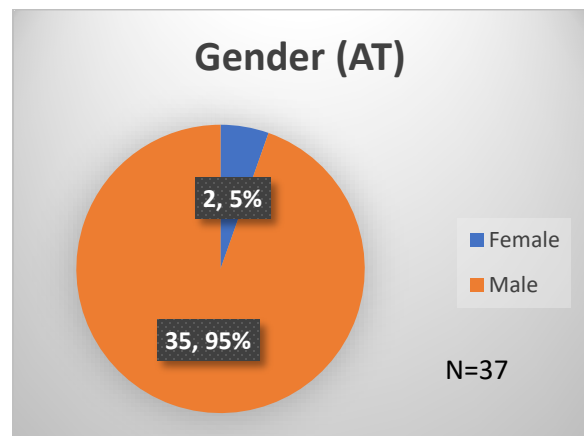

Daily Data Dashboard – June 5, 2023

Demographics for JTDC Population

Monday Morning Midnight Count

Total # of probation Involved youth¹: 1,220

¹ Probation Active: Any youth who is pending sentencing with an active social history, has been formally placed on probation or supervision with Cook County Juvenile Probation on the date of the report.

*Age, Gender and Race for Criminal Court population (N=1) is not represented in this report.

Data sources: cFive Supervisor – Probation Population and RMIS – JTDC Population

Daily Data Dashboard – June 5, 2023
Demographics for JTDC Population
Monday Morning Midnight Count