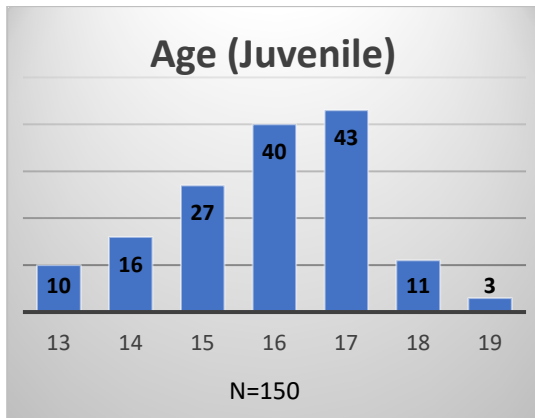

Daily Data Dashboard – June 5, 2023

Demographics for JTDC Population

Monday Morning Midnight Count

Total # of probation Involved youth¹: 1,220

¹ Probation Active: Any youth who is pending sentencing with an active social history, has been formally placed on probation or supervision with Cook County Juvenile Probation on the date of the report.

*Age, Gender and Race for Criminal Court population (N=1) is not represented in this report.

Data sources: cFive Supervisor – Probation Population and RMIS – JTDC Population

Daily Data Dashboard – June 5, 2023
Demographics for JTDC Population
Monday Morning Midnight Count