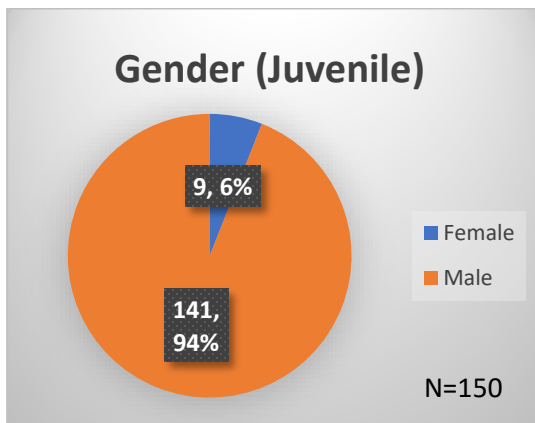

Daily Data Dashboard – June 5, 2023

Demographics for JTDC Population

Monday Morning Midnight Count

Total # of probation Involved youth¹: 1,220

¹ Probation Active: Any youth who is pending sentencing with an active social history, has been formally placed on probation or supervision with Cook County Juvenile Probation on the date of the report.

*Age, Gender and Race for Criminal Court population (N=1) is not represented in this report.

Data sources: cFive Supervisor – Probation Population and RMIS – JTDC Population

Daily Data Dashboard – June 5, 2023
Demographics for JTDC Population
Monday Morning Midnight Count