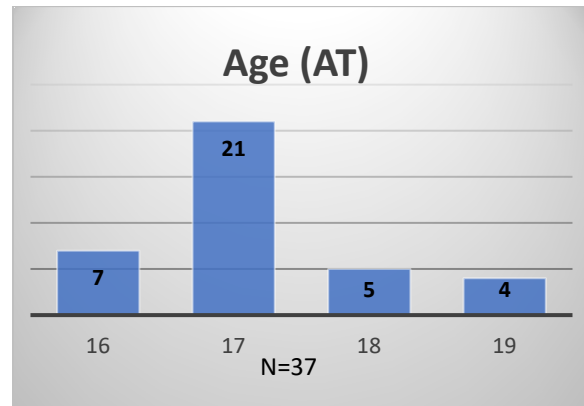

Daily Data Dashboard – June 5, 2023

Demographics for JTDC Population

Monday Morning Midnight Count

Total # of probation Involved youth¹: 1,220

¹ Probation Active: Any youth who is pending sentencing with an active social history, has been formally placed on probation or supervision with Cook County Juvenile Probation on the date of the report.

*Age, Gender and Race for Criminal Court population (N=1) is not represented in this report.

Data sources: cFive Supervisor – Probation Population and RMIS – JTDC Population

Daily Data Dashboard – June 5, 2023
Demographics for JTDC Population
Monday Morning Midnight Count